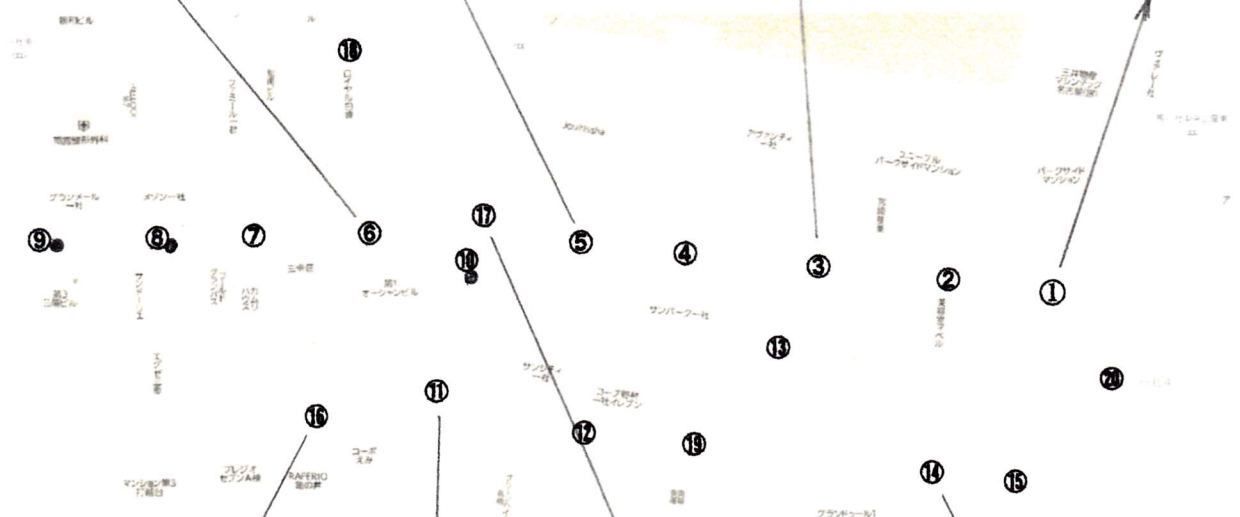

# 防犯灯地図 一社2丁目

● LED以外防犯灯

2017年LED化

中電柱00タ041

中電柱00タ061

中電柱00タ071

中電柱00タ082

防犯灯配置

電柱番号

|              |              |              |              |              |
|--------------|--------------|--------------|--------------|--------------|
| ① 00タ082 LED | ② 00タ081 LED | ③ 00タ071 LED | ④ 00タ062 LED | ⑤ 00タ061 LED |
| ⑥ 00タ041 LED | ⑦ 00タ031 LED | ⑧ 00タ023     | ⑨ 00タ025     | ⑩ 00タ052     |
| ⑪ 50タ951 LED | ⑫ 50タ952 LED | ⑬ 50タ972 LED | ⑭ 50タ971 LED | ⑮ 50タ981 LED |
| ⑯ 50タ941 LED | ⑰ 00タ053 LED | ⑱ 00タ141 LED | ⑲ 50タ961 LED | ⑳ 50タ991 LED |